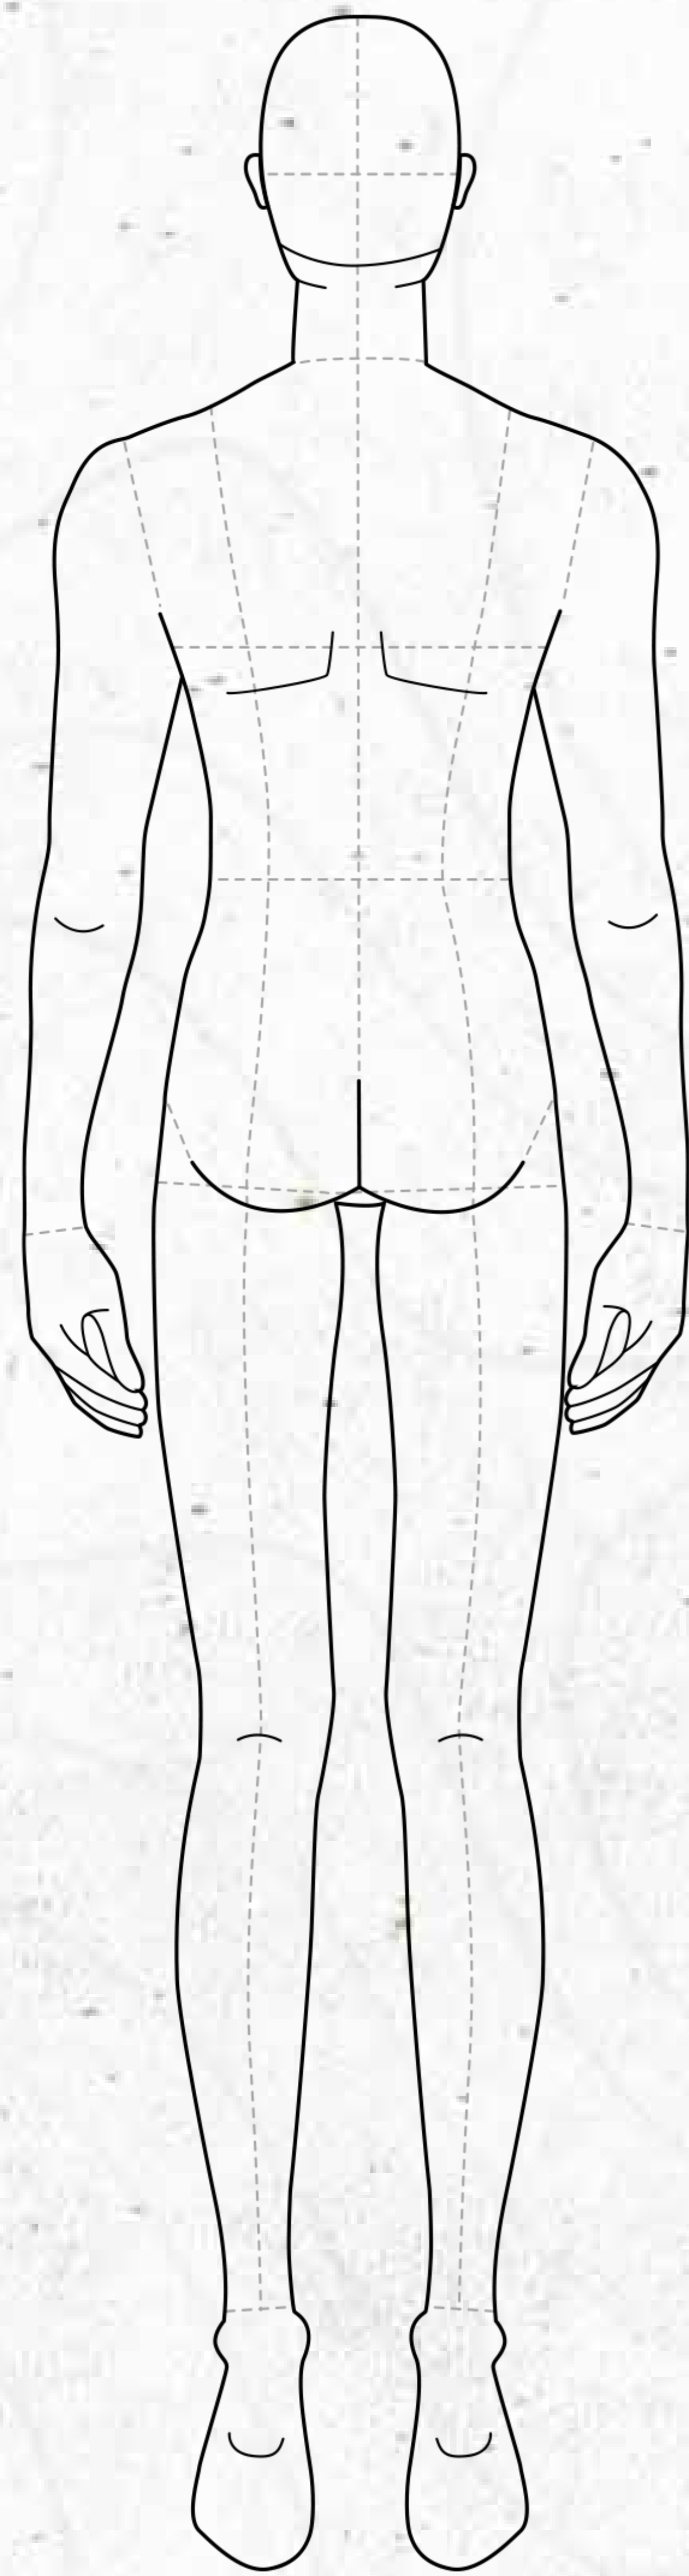

Starfield | Space suit template

NOTE

This template is a guideline only.
Use it, or your own preferred
presentation format.

Essential entry requirements:

Show full body, front and back

Short descriptions of design, material, and color choices

No weapons in the design; only scientific or exploratory tools

Acceptable digital formats: PDF, JPEG, PNG, PPT

Max file size: 10MB

[TERMS & CONDITIONS >](#)

Full body view

We require front, back and side views of your space suit to help the judging process and potential fabrication. Include descriptions and other explanatory content as needed.

Notes

Notes

Close ups

Use this page to highlight key details on your design.
Include descriptions and other explanatory content as needed.

Extra notes

(Optional) Add any additional sketches, notes, materials, color swatches, etc. that strengthen your concept.