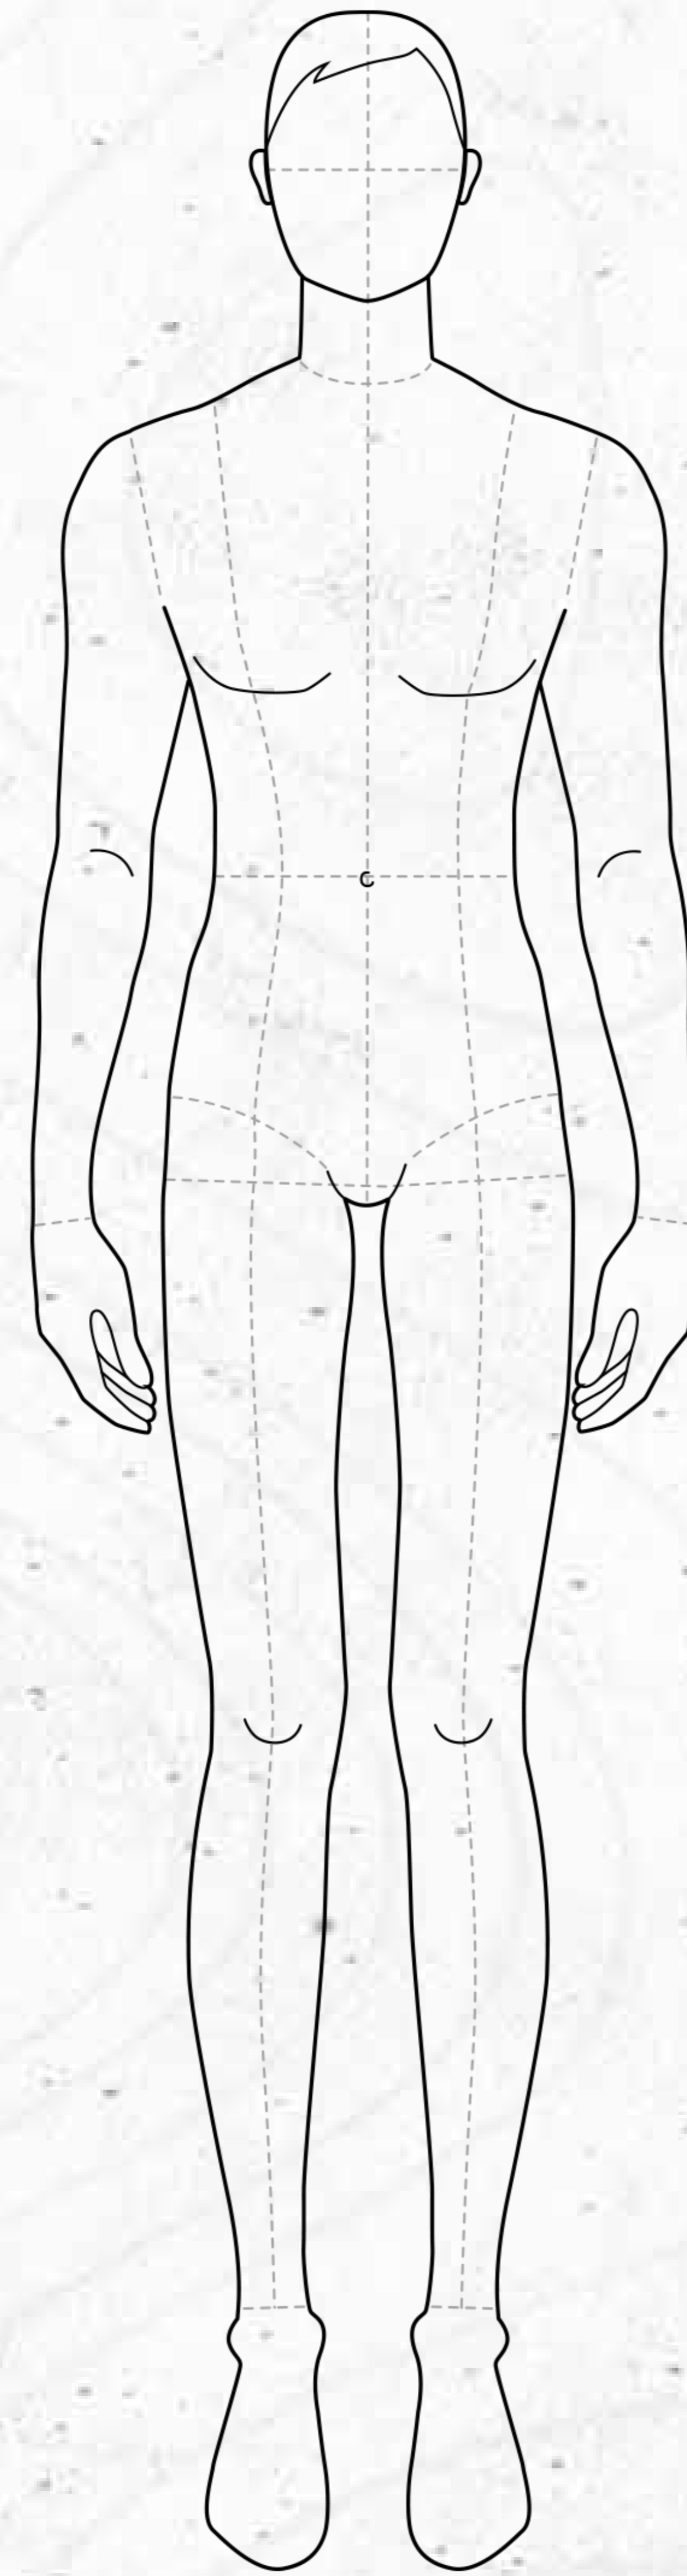

Starfield | Space suit template

NOTE

This template is a guideline only.
Use it, or your own preferred
presentation format.

Essential entry requirements:

Show full body, front and back

Short descriptions of design, material, and color choices

No weapons in the design; only scientific or exploratory tools

Acceptable digital formats: PDF, JPEG, PNG, PPT

Max file size: 10MB

[TERMS & CONDITIONS >](#)

Full body view

We require front, back and side views of your space suit to help the judging process and potential fabrication. Include descriptions and other explanatory content as needed.

Notes

Notes

Close ups

Use this page to highlight key details on your design.
Include descriptions and other explanatory content as needed.

Extra notes

(Optional) Add any additional sketches, notes, materials, color swatches, etc. that strengthen your concept.